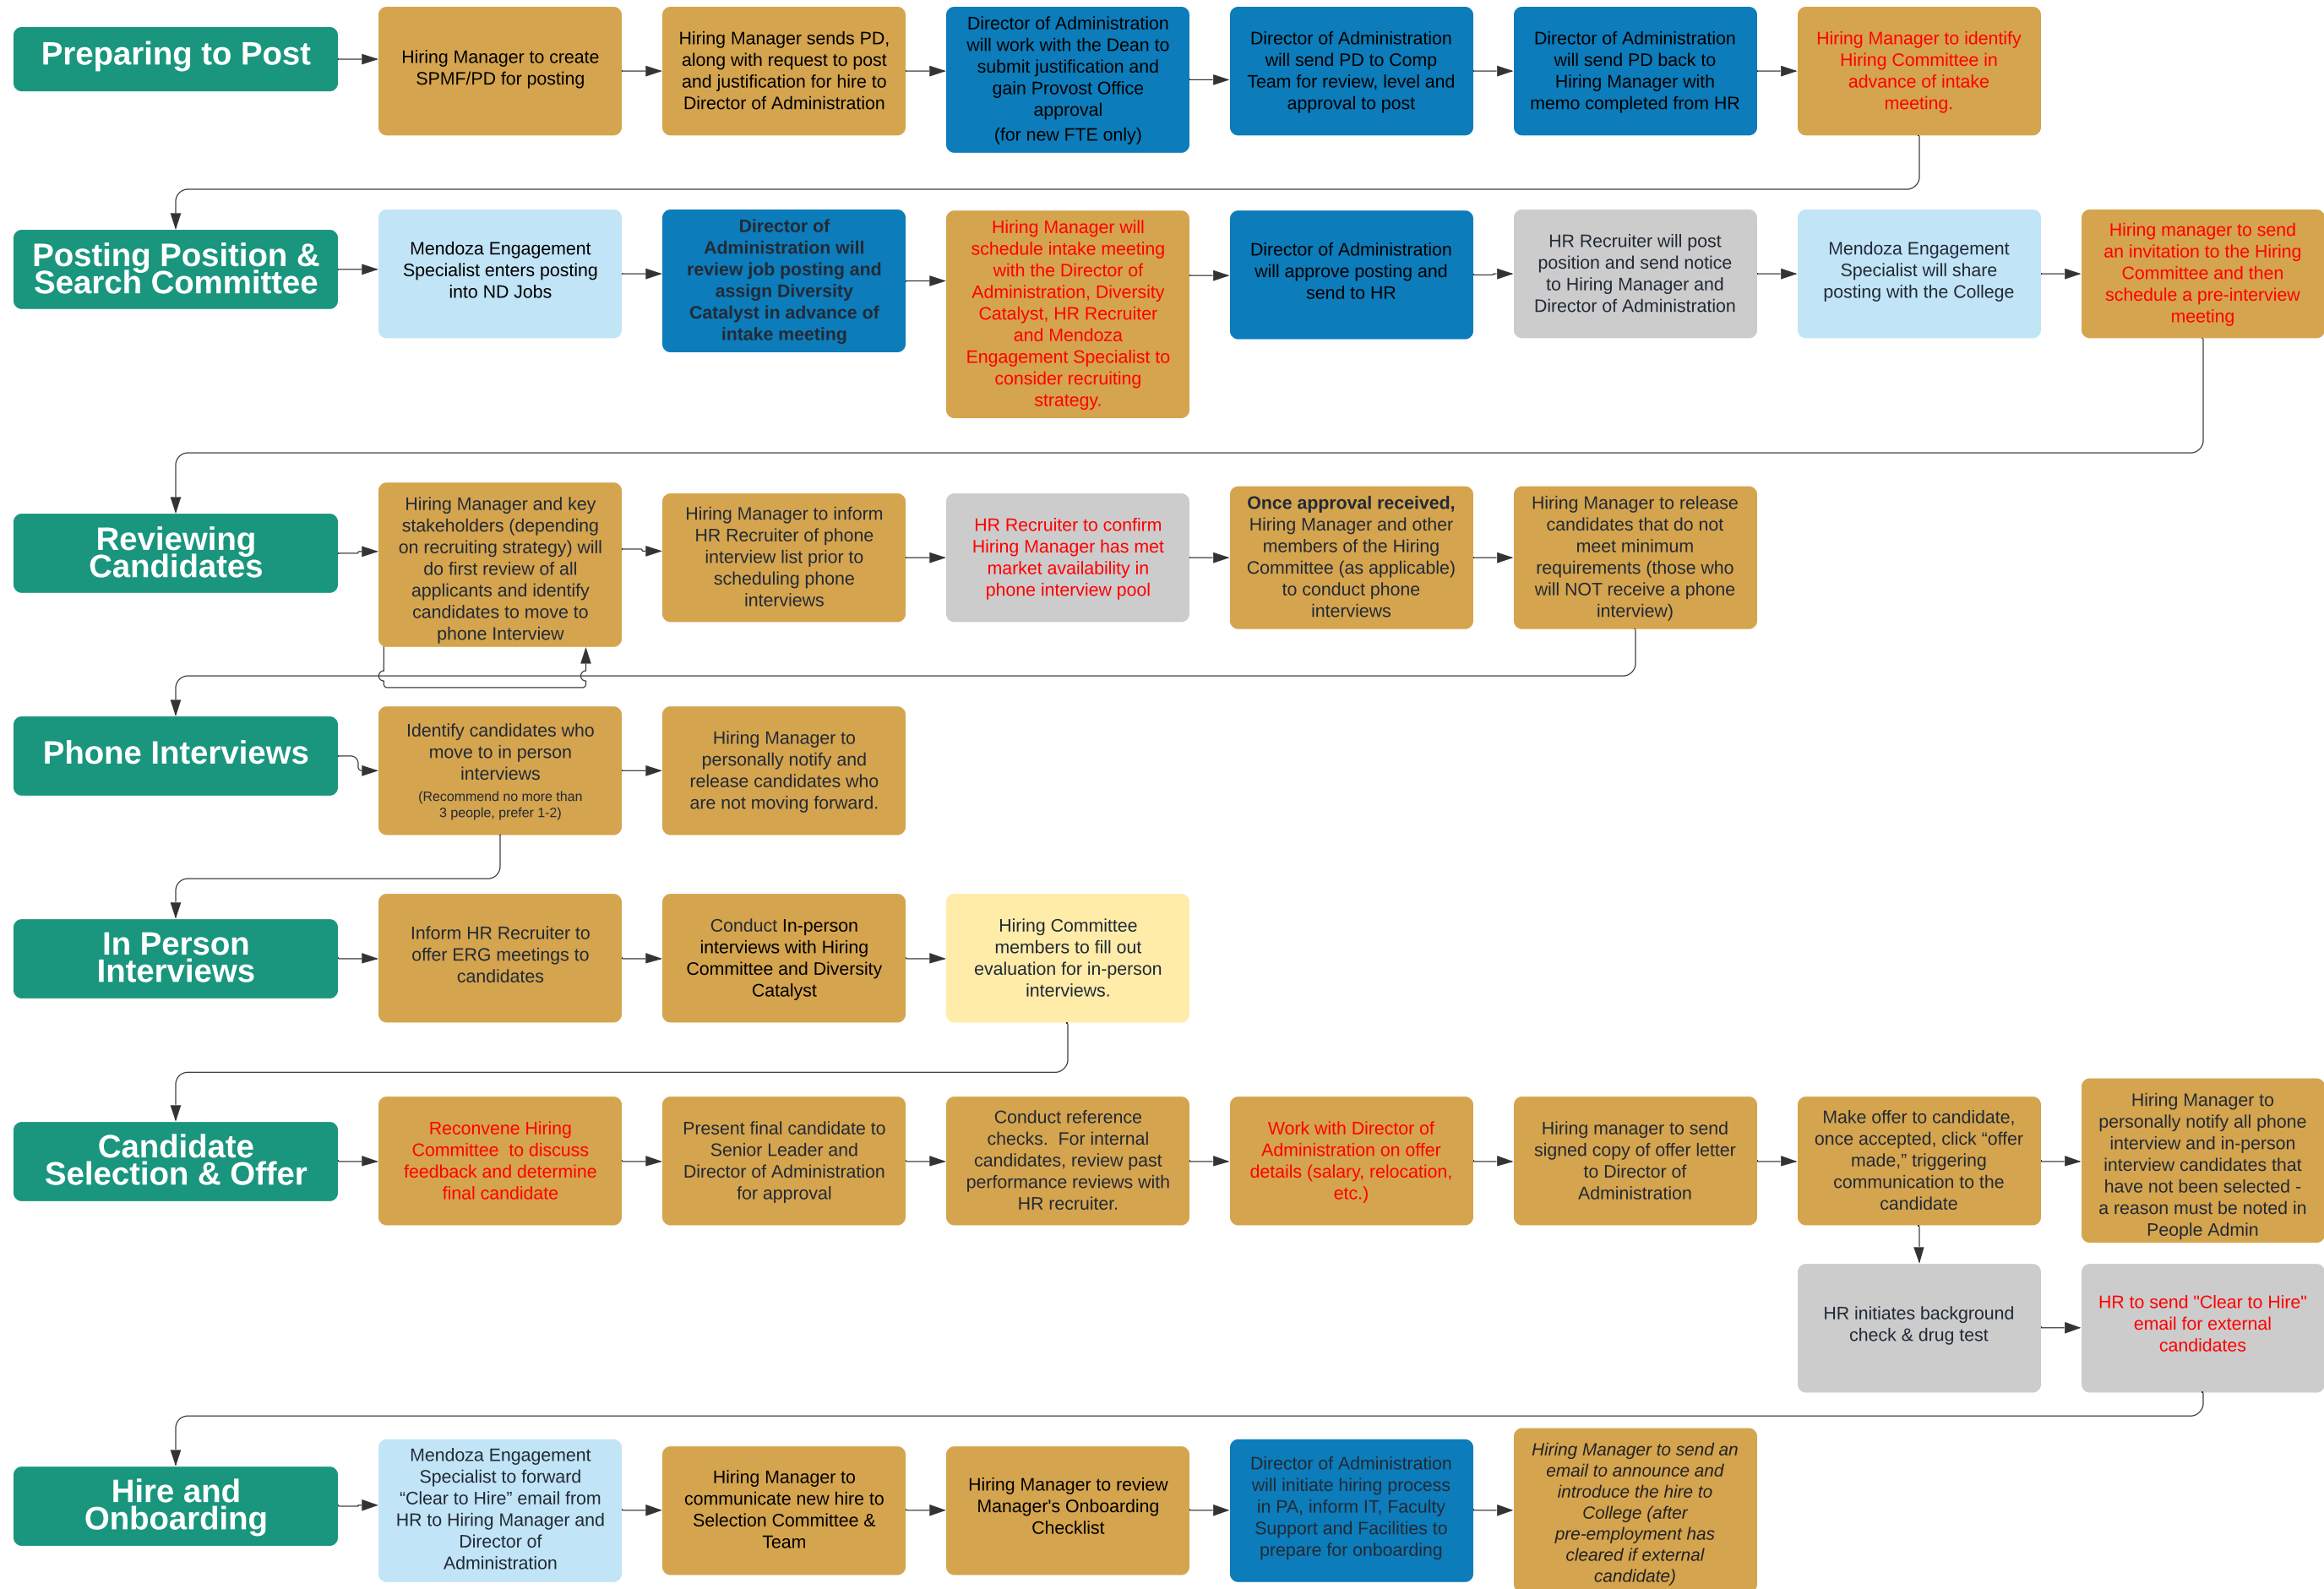

Mendoza Hiring Process Map

10-12-2021

LEGEND

- Hiring Manager
- Director of Administration
- HR / Recruiter
- Hiring Committee
- Mendoza Engagement Specialist

Items in RED must be complete before moving to the next step